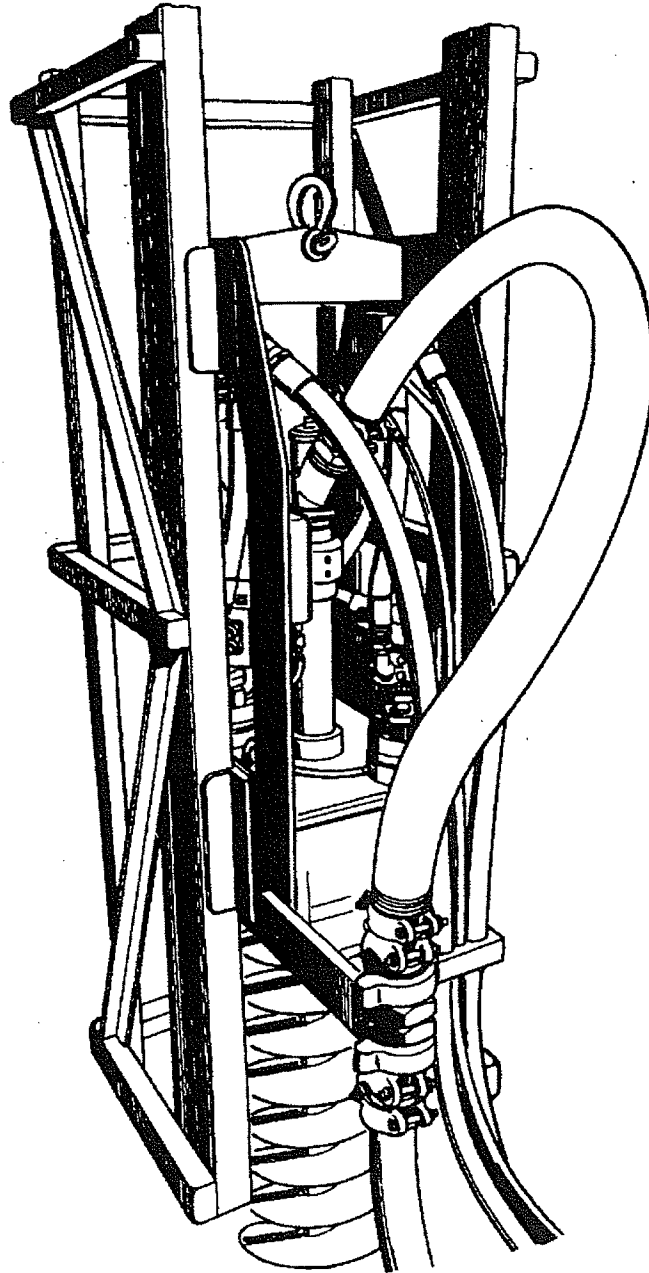

# HYDRAULIC AUGER SYSTEMS

- Rugged, dependable designs.
- High output torques and speeds.
- Variable torque augers, auger accessories.
- Lead-mounted tieback installation systems.

- Pre-drilling for pile placement.
- Auger cast piles.
- Tieback installation.
- Drilling-out of driven pipe piles.
- Custom auger systems.

# SPECIFICATIONS

AUGER	HA-18A	HA-36	HVA-16/36
OUTPUT TORQUE	18,000 FT.-LBS.	33,500 FT.-LBS.	16,000 TO 36,000 FT.-LBS.
AUGER SPEED	0-46 RPM	0-40 RPM	0-80/0-35 RPM
LEAD SIZE	8" X 20"	8" X 26"	8" X 26"
SPUD SIZE	14" H	-----	-----
WET STEM DIA.	3"	3"	3"
WEIGHT	2,250 LBS.	3,250 LBS.	3,250 LBS.