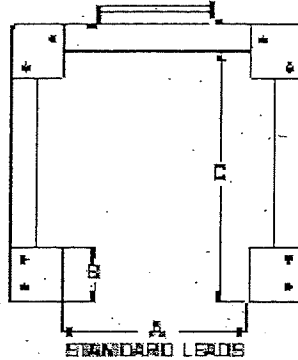

MKT will custom design and manufacture hydraulic power units (up to 1,800 HP) and special construction equipment. Call on MKT for assistance with your next demanding application.

SIZE	A	B	C	WEIGHT/FOOT
8 x 20	21"	8"	32"	115
8 x 26	27"	8"	36"	150
8 x 32	33"	8"	44"	180
11 x 32	33"	11"	44"	205
11 x 37	37"	11"	53"	260